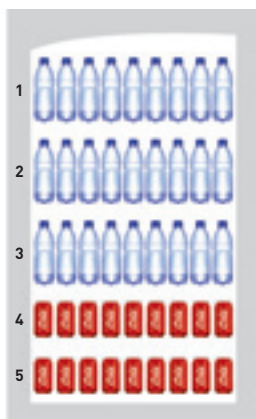

MEASUREMENTS

HEIGHT	183 cm.
WIDTH	94,5 cm.
DEPTH	84,5 cm.
WEIGHT	280 kilos.

OPTIONALS

3°C.
Street Style.
Optical Sensor.

EXAMPLES OF SOME CONFIGURATIONS

LAYOUT 1

LAYOUT 2

LAYOUT 3

LAYOUT 4

LAYOUT 5

	LAYOUT 1	LAYOUT 2	LAYOUT 3	LAYOUT 4	LAYOUT 5
TRAY 1	Snacks: max 126	Pet bottles: 72	Snacks: max 126	Pet bottles: 72	Cans: 72
TRAY 2	Pet bottles: 72	Pet bottles: 72	Snacks: max 126	Pet bottles: 72	Cans: 72
TRAYO 3	Pet bottles: 72	Pet bottles: 72	Pet bottles: 72	Pet bottles: 72	Cans: 72
TRAY 4	Pet bottles: 72	Cans: 72	Pet bottles: 72	Pet bottles: 72	Cans: 72
TRAY 5	Cans: 72	Cans: 72	Pet bottles: 72	-	Cans: 72
TRAY 6	-	-	-	-	Cans: 72
TOTAL CAPACITY	414	360	468	288	432