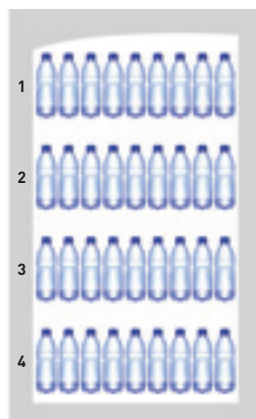

MEASUREMENTS

HEIGHT	183 cm.
WIDTH	94,5 cm.
DEPTH	84,5 cm.
WEIGHT	280 kilos.

OPTIONALS

3°C.
Street Style.
Optical Sensor.

EXAMPLES OF SOME CONFIGURATIONS

LAYOUT 1

LAYOUT 2

LAYOUT 3

LAYOUT 4

LAYOUT 5

	LAYOUT 1	LAYOUT 2	LAYOUT 3	LAYOUT 4	LAYOUT 5
TRAY 1	Snacks: max 126	Pet bottles: 72	Snacks: max 126	Pet bottles: 72	Cans: 72
TRAY 2	Pet bottles: 72	Pet bottles: 72	Snacks: max 126	Pet bottles: 72	Cans: 72
TRAYO 3	Pet bottles: 72	Pet bottles: 72	Pet bottles: 72	Pet bottles: 72	Cans: 72
TRAY 4	Pet bottles: 72	Cans: 72	Pet bottles: 72	Pet bottles: 72	Cans: 72
TRAY 5	Cans: 72	Cans: 72	Pet bottles: 72	-	Cans: 72
TRAY 6	-	-	-	-	Cans: 72
TOTAL CAPACITY	414	360	468	288	432