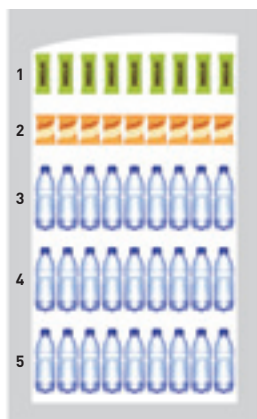

MEASUREMENTS

HEIGHT	183 cm.
WIDTH	94,5 cm.
DEPTH	84,5 cm.
WEIGHT	280 kilos.

OPTIONALS

3°C.
Street Style.
Optical Sensor.

EXAMPLES OF SOME CONFIGURATIONS

LAYOUT 1

LAYOUT 2

LAYOUT 3

LAYOUT 4

LAYOUT 5

	LAYOUT 1	LAYOUT 2	LAYOUT 3	LAYOUT 4	LAYOUT 5
TRAY 1	Snacks: max 126	Pet bottles: 72	Snacks: max 126	Pet bottles: 72	Cans: 72
TRAY 2	Pet bottles: 72	Pet bottles: 72	Snacks: max 126	Pet bottles: 72	Cans: 72
TRAYO 3	Pet bottles: 72	Pet bottles: 72	Pet bottles: 72	Pet bottles: 72	Cans: 72
TRAY 4	Pet bottles: 72	Cans: 72	Pet bottles: 72	Pet bottles: 72	Cans: 72
TRAY 5	Cans: 72	Cans: 72	Pet bottles: 72	-	Cans: 72
TRAY 6	-	-	-	-	Cans: 72
TOTAL CAPACITY	414	360	468	288	432