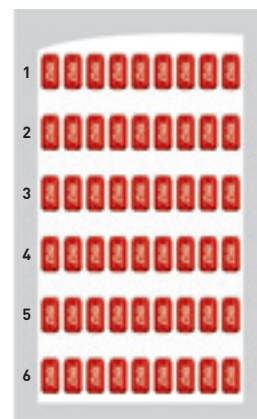

MEASUREMENTS

HEIGHT	183 cm.
WIDTH	94,5 cm.
DEPTH	84,5 cm.
WEIGHT	280 kilos.

OPTIONALS

3°C.
Street Style.
Optical Sensor.

EXAMPLES OF SOME CONFIGURATIONS

LAYOUT 1

LAYOUT 2

LAYOUT 3

LAYOUT 4

LAYOUT 5

	LAYOUT 1	LAYOUT 2	LAYOUT 3	LAYOUT 4	LAYOUT 5
TRAY 1	Snacks: max 126	Pet bottles: 72	Snacks: max 126	Pet bottles: 72	Cans: 72
TRAY 2	Pet bottles: 72	Pet bottles: 72	Snacks: max 126	Pet bottles: 72	Cans: 72
TRAYO 3	Pet bottles: 72	Pet bottles: 72	Pet bottles: 72	Pet bottles: 72	Cans: 72
TRAY 4	Pet bottles: 72	Cans: 72	Pet bottles: 72	Pet bottles: 72	Cans: 72
TRAY 5	Cans: 72	Cans: 72	Pet bottles: 72	-	Cans: 72
TRAY 6	-	-	-	-	Cans: 72
TOTAL CAPACITY	414	360	468	288	432