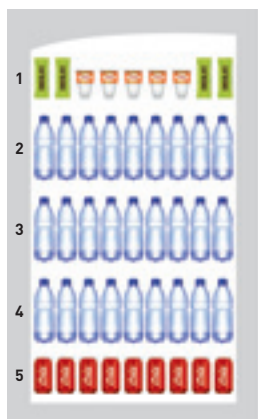

MEASUREMENTS

HEIGHT	183 cm.
WIDTH	94,5 cm.
DEPTH	84,5 cm.
WEIGHT	280 kilos.

OPTIONALS

3°C.
Street Style.
Optical Sensor.

EXAMPLES OF SOME CONFIGURATIONS

LAYOUT 1

LAYOUT 2

LAYOUT 3

LAYOUT 4

LAYOUT 5

	LAYOUT 1	LAYOUT 2	LAYOUT 3	LAYOUT 4	LAYOUT 5
TRAY 1	Snacks: max 126	Pet bottles: 72	Snacks: max 126	Pet bottles: 72	Cans: 72
TRAY 2	Pet bottles: 72	Pet bottles: 72	Snacks: max 126	Pet bottles: 72	Cans: 72
TRAYO 3	Pet bottles: 72	Pet bottles: 72	Pet bottles: 72	Pet bottles: 72	Cans: 72
TRAY 4	Pet bottles: 72	Cans: 72	Pet bottles: 72	Pet bottles: 72	Cans: 72
TRAY 5	Cans: 72	Cans: 72	Pet bottles: 72	-	Cans: 72
TRAY 6	-	-	-	-	Cans: 72
TOTAL CAPACITY	414	360	468	288	432